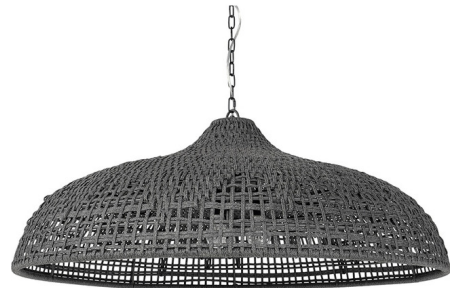

Lightology

lightology.com
866-954-4489
08-17-25

Project: _____

Company: _____

Location: _____ Fixture Type: _____

SPEC #: **PCK1406285**

Approved On: _____ Approved By: _____

Westerly Outdoor Chandelier

By Palecek

Description

The Westerly Outdoor Chandelier brings a rustic look to your exterior space. The low domed aluminum frame is wrapped with hand twisted, marine rope that allows light to peek out across your area.

Shown in black / charcoal

Specifications

COLOR Charcoal
BODY FINISH Black
WATTAGE 27W
DIMMER Standard 120V
DIMENSIONS 42.25"W x 16.25"H
BULB NOT INCLUDED 3 x A19/Medium (E26)/9W/120V LED
OTHER BULB OPTIONS A19/Medium (E26)/60W/120V Incandescent

Technical Information

PRODUCT DIMENSIONS Adjustable Chain Length: 108"

CLICK TO VIEW PRODUCT

Notes: