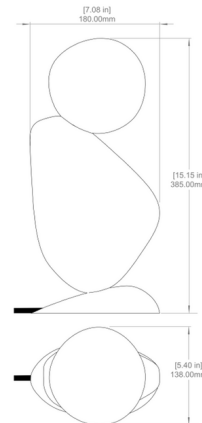

Shown in portoro black & gold marble / frosted

Specifications

COLOR Frosted
BODY FINISH Portoro Black & Gold Marble
WATTAGE 2.5W
DIMMER Included
DIMENSIONS 7"W x 15"H
BULB NOT INCLUDED 1 x JCD/G9/2.5W/120V LED