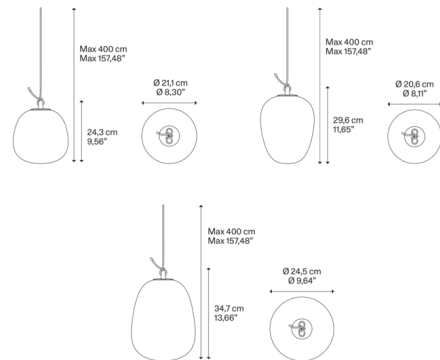

### Specifications

COLOR	.....	Rainbow
BODY FINISH	.....	White
WATTAGE	.....	8W
DIMMER	.....	Low Voltage Electronic
DIMENSIONS	.....	8.3"W x 9.56"H
INTEGRATED LED MODULE	.....	1 x LED/8W/120V LED
COUNTRY OF ORIGIN	.....	Italy