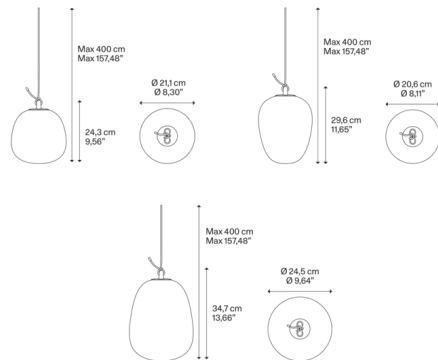

Description

The Oblo Pendant offers a light, ethereal aesthetic that appears to float in mid-air. Oblo is available in a variety of colors that evoke the sea and nautical world. The cloth-covered cord is looped through a hook on a white cap, which also houses the lamp's LED light source, for a minimalist look that highlights the glass shade. TRIAC dimmable.

Shown in white / rainbow

Specifications

COLOR Rainbow
 BODY FINISH White
 WATTAGE 8W
 DIMMER Low Voltage Electronic
 DIMENSIONS 8.3"W x 9.56"H
 INTEGRATED LED MODULE 1 x LED/8W/120V LED
 COUNTRY OF ORIGIN Italy

Technical Information

COLOR RENDERING 90 CRI
 LAMP COLOR 3000K
 LUMENS/WATT 60.00
 LUMINOUS FLUX 480 lumens

CLICK TO VIEW PRODUCT

Notes: