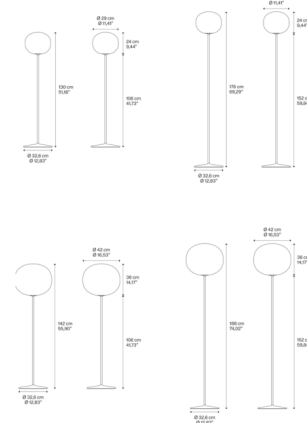

Lightology

lightology.com
866-954-4489
06-17-26

Project: _____
 Company: _____
 Location: _____ Fixture Type: _____
 SPEC #: **SID1406332**
 Approved On: _____ Approved By: _____

Volum Floor Lamp

By LODES

Description

The Volum Floor Lamp is composed of a blown glass globe with a curving organic shape that evenly disperses light in all directions. The glass diffuser is set atop a sleek stem for a refined, minimalist look that will complement a variety of decor styles. Dimmer switch located on cord.

Shown in white / glossy white

Specifications

COLOR	Glossy White
BODY FINISH	White
WATTAGE	25W
DIMMER	Included
DIMENSIONS	12.83"W x 51.18"H
BULB NOT INCLUDED	1 x A19/Medium (E26)/25W/120V LED
COUNTRY OF ORIGIN	Italy