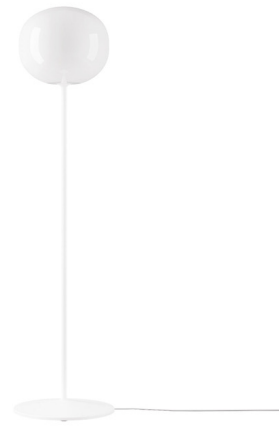

Lightology

lightology.com
866-954-4489
06-17-26

Project: _____
 Company: _____
 Location: _____ Fixture Type: _____
 SPEC #: **SID1406332**
 Approved On: _____ Approved By: _____

Volum Floor Lamp

By LODES

Description

The Volum Floor Lamp is composed of a blown glass globe with a curving organic shape that evenly disperses light in all directions. The glass diffuser is set atop a sleek stem for a refined, minimalist look that will complement a variety of decor styles. Dimmer switch located on cord.

Shown in white / glossy white

Specifications

COLOR	Glossy White
BODY FINISH	White
WATTAGE	25W
DIMMER	Included
DIMENSIONS	12.83"W x 51.18"H
BULB NOT INCLUDED	1 x A19/Medium (E26)/25W/120V LED
COUNTRY OF ORIGIN	Italy