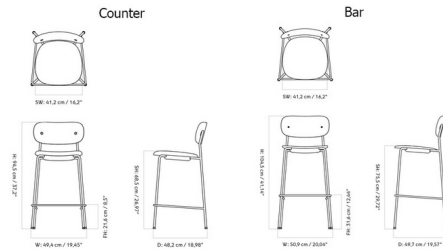

Lightology

lightology.com
866-954-4489
07-07-26

Project: _____

Company: _____

Location: _____ Fixture Type: _____

SPEC #: **MEN1406337**

Approved On: _____ Approved By: _____

Co Upholstered Counter/Bar Chair By Audo Copenhagen

Description

The Co Counter/Bar Chair features a wide seat and back that allows for freedom of movement and maximum comfort. The slender yet robust steel frame creates an intriguing geometric silhouette, and a horizontal footrest provides additional support. Available with a fully upholstered seat and back in fabric or leather. Note: Counter height chair is not available in Remix 233 fabric.

Shown in black / sierra army leather

Specifications

COLOR Sierra Army Leather
BODY FINISH Black
WATTAGE N/A
DIMMER N/A
DIMENSIONS 20.04"W x 41.14"H x 19.57"D
BULB N/A
COUNTRY OF ORIGIN Lithuania

CLICK TO VIEW PRODUCT