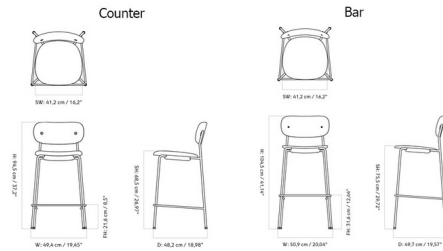

### Description

The Co Counter/Bar Chair features a wide seat and back that allows for freedom of movement and maximum comfort. The slender yet robust steel frame creates an intriguing geometric silhouette, and a horizontal footrest provides additional support. Available with a fully upholstered seat and back in fabric or leather. Note: Counter height chair is not available in Remix 233 fabric.

### Specifications

COLOR	Sierra Army Leather
BODY FINISH	Black
WATTAGE	N/A
DIMMER	N/A
DIMENSIONS	20.04"W x 41.14"H x 19.57"D
BULB	N/A
COUNTRY OF ORIGIN	Lithuania

CLICK TO VIEW PRODUCT

Notes: