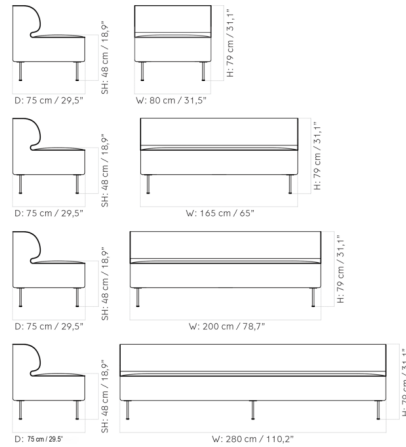

Lightology

lightology.com
866-954-4489
07-07-26

Project: _____

Company: _____

Location: _____ Fixture Type: _____

SPEC #: **MEN1406346**

Approved On: _____ Approved By: _____

Eave Dining Sofa By Audó Copenhagen

Description

The Eave Dining Sofa draws inspiration for both its name and shape from eaves, the part of a roof that overhangs a building's walls. The Eave Dining Sofa can be used as a standalone seat, or linked together in pieces of varying lengths as a modular sectional along with the Eave Corner Dining Sofa. A plush back and upright seating angle make Eave ideal for use around a dining table or in a casual workspace.

Shown in black / beige boucle

Specifications

COLOR	Beige Boucle
BODY FINISH	Black
WATTAGE	N/A
DIMMER	N/A
DIMENSIONS	64.96"W x 31.1"H x 29.53"D
BULB	N/A
COUNTRY OF ORIGIN	Lithuania

CLICK TO VIEW PRODUCT

Notes: