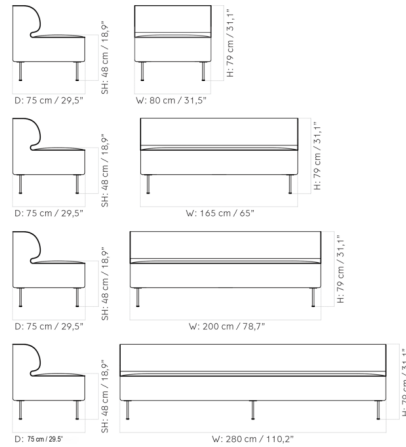

### Description

The Eave Dining Sofa draws inspiration for both its name and shape from eaves, the part of a roof that overhangs a building's walls. The Eave Dining Sofa can be used as a standalone seat, or linked together in pieces of varying lengths as a modular sectional along with the Eave Corner Dining Sofa. A plush back and upright seating angle make Eave ideal for use around a dining table or in a casual workspace.

### Specifications

|                   |                            |
|-------------------|----------------------------|
| COLOR             | Beige Boucle               |
| BODY FINISH       | Black                      |
| WATTAGE           | N/A                        |
| DIMMER            | N/A                        |
| DIMENSIONS        | 64.96"W x 31.1"H x 29.53"D |
| BULB              | N/A                        |
| COUNTRY OF ORIGIN | Lithuania                  |