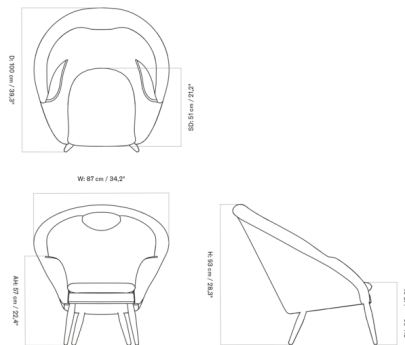

### Specifications

COLOR	Hallingdal 65 600
BODY FINISH	Oiled Walnut
WATTAGE	N/A
DIMMER	N/A
DIMENSIONS	34.25"W x 28.3"H x 39.37"D
BULB	N/A
COUNTRY OF ORIGIN	Poland

CLICK TO VIEW PRODUCT

Notes: