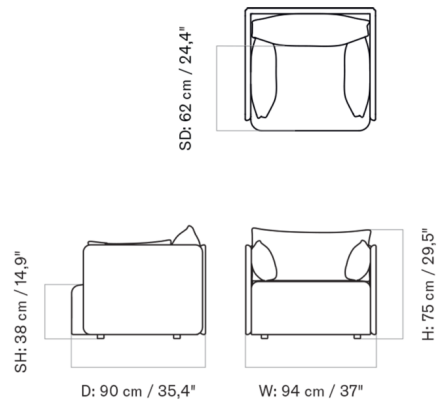

### Description

The Offset 1-Seat Sofa features a clean-lined, boxy shape that has been gently softened for maximum comfort and a homey, inviting appearance. Narrow armrests are paired with a thick seat and plush back cushions to create a versatile piece that is both delicate and substantial. A foam seat fill and down/foam back and arm cushions provide a luxuriously comfortable feel. The 1-Seat Sofa's proportions make it suitable for use as an oversized armchair or petite loveseat.

### Specifications

COLOR	Flint Logan
BODY FINISH	Black
WATTAGE	N/A
DIMMER	N/A
DIMENSIONS	37.01"W x 29.53"H x 35.43"D
BULB	N/A
COUNTRY OF ORIGIN	Lithuania

CLICK TO VIEW PRODUCT

Notes: