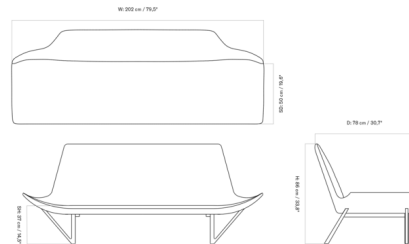

### Specifications

COLOR	Re-Wool 448
BODY FINISH	Walnut
WATTAGE	N/A
DIMMER	N/A
DIMENSIONS	79.53"W x 33.86"H x 30.71"D
BULB	N/A
COUNTRY OF ORIGIN	Lithuania

CLICK TO VIEW PRODUCT

Notes: