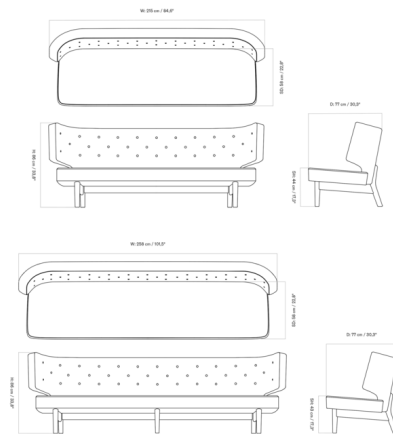

Shown in natural oak / hallingdal 65 200

Specifications

COLOR	Hallingdal 65 200
BODY FINISH	Natural Oak
WATTAGE	N/A
DIMMER	N/A
DIMENSIONS	84.65"W x 33.86"H x 30.31"D
BULB	N/A
COUNTRY OF ORIGIN	Lithuania