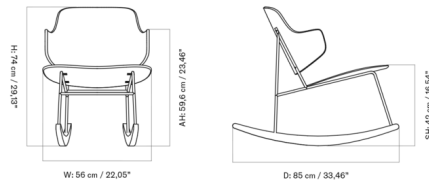

Lightology

lightology.com
866-954-4489
04-25-26

Project: _____

Company: _____

Location: _____ Fixture Type: _____

SPEC #: **MEN1406468**

Approved On: _____ Approved By: _____

Penguin Rocking Chair By Audo Copenhagen

Description

Originally designed by Danish architect Ib Kofod-Larsen in 1953, the Penguin Rocking Chair remains popular today as an icon of Scandinavian mid-century design. Penguin is lightweight and elegant, with a gently curved upholstered back and seat crafted from plywood and covered with wood veneer. The steel frame contrasts the chair's organic curves with straight lines, while the solid wood rocker legs echo the organic nature of the design.

Shown in black / natural oak

Specifications

COLOR	Natural Oak
BODY FINISH	Black
WATTAGE	N/A
DIMMER	N/A
DIMENSIONS	22.05"W x 29.13"H x 33.46"D
BULB	N/A
COUNTRY OF ORIGIN	Poland

CLICK TO VIEW PRODUCT

Notes: