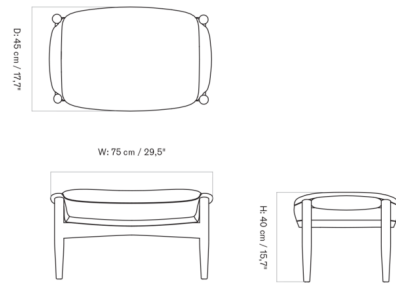

By Audo Copenhagen

Description

While the Seal Ottoman is typical of the mid-20th Century style, it features an organic silhouette that exudes timeless elegance. Despite being made of heavy materials like solid wood, Seal possesses a visual lightness where the seat appears to float within the wooden frame.

Shown in soap-treated oak / dakar black leather

Specifications

COLOR	Dakar Black Leather
BODY FINISH	Soap-Treated Oak
WATTAGE	N/A
DIMMER	N/A
DIMENSIONS	29.5"W x 15.75"H x 17.7"D
BULB	N/A
COUNTRY OF ORIGIN	Poland