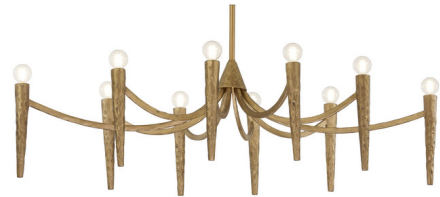

## Belleza Linear Chandelier

By Savoy House

### Description

The Belleza Linear Chandelier brings a Spanish inspired beauty to your interior space. Tall, slim arms in hammered metal are finished by hand that accentuates the mottled detailing of the metal. The bare bulbs cast warm light across your room. Additional downrods are sold below.

### Specifications

COLOR . . . . . N/A  
BODY FINISH . . . . . Gold  
WATTAGE . . . . . 90W  
DIMMER . . . . . Standard 120V  
DIMENSIONS . . . . . 66.63"L x 46"W x 12.63"H x 24"D  
BULB NOT INCLUDED . . . . . 10 x B10/Candelabra (E12)/9W/120V LED  
OTHER BULB OPTIONS . . . . . G16.5/Candelabra (E12)/60W/120V Incandescent

### Technical Information

PRODUCT DIMENSIONS . . . . . Downrods: One 6" and Four 12" Included

Shown in gold

CLICK TO VIEW PRODUCT

Notes: