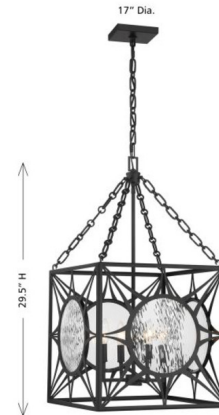

Description

The Balfour Pendant brings an eye catching beauty to your interior space. The cube frame features starburst panels that holds a circular panel of clear water glass that casts warm shadows of light across your room.

Specifications

COLOR Clear Water
BODY FINISH Matte Black
WATTAGE 36W
DIMMER Standard 120V
DIMENSIONS 17"W x 29.5"H
BULB NOT INCLUDED 4 x B10/Candelabra (E12)/9W/120V LED
OTHER BULB OPTIONS 4 x B10/Candelabra (E12)/60W/120V Incandescent

Technical Information

PRODUCT DIMENSIONS Adjustable Cable Length: 120"

Shown in matte black / clear water

CLICK TO VIEW PRODUCT

Notes: