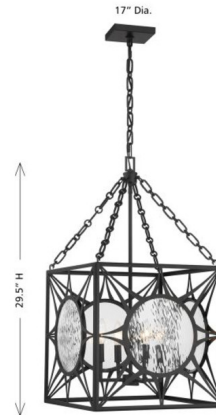

Description

The Balfour Pendant brings an eye catching beauty to your interior space. The cube frame features starburst panels that holds a circular panel of clear water glass that casts warm shadows of light across your room.

Specifications

COLOR Clear Water
BODY FINISH Matte Black
WATTAGE 36W
DIMMER Standard 120V
DIMENSIONS 17"W x 29.5"H
BULB NOT INCLUDED 4 x B10/Candelabra (E12)/9W/120V LED
OTHER BULB OPTIONS 4 x B10/Candelabra (E12)/60W/120V Incandescent

Technical Information

PRODUCT DIMENSIONS Adjustable Cable Length: 120"

Shown in matte black / clear water

CLICK TO VIEW PRODUCT

Notes: