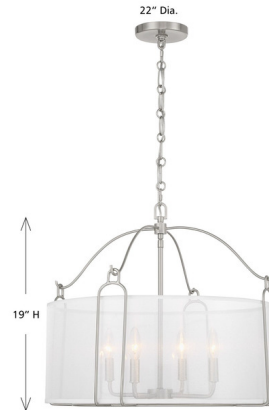

Lightology

lightology.com
866-954-4489
07-10-26

Project: _____

Company: _____

Location: _____ Fixture Type: _____

SPEC #: **SVY1406592**

Approved On: _____ Approved By: _____

Ashlay Pendant By Savoy House

Description

The Ashlay Pendant brings a soft beauty to your interior space. The curved arm frame, with inner candelabra, is surrounded with a drum shaped organza shade that warms the shadows of light in your room.

Specifications

COLOR White Organza
BODY FINISH Satin Nickel
WATTAGE 36W
DIMMER Standard 120V
DIMENSIONS 22"W x 19"H
BULB NOT INCLUDED 4 x B10/Candelabra (E12)/9W/120V LED
OTHER BULB OPTIONS B10/Candelabra (E12)/60W/120V Incandescent

Technical Information

PRODUCT DIMENSIONS Adjustable Chain Length: 120"

Shown in satin nickel / white organza

CLICK TO VIEW PRODUCT

Notes: