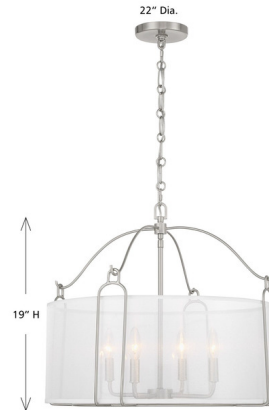

Description

The Ashlay Pendant brings a soft beauty to your interior space. The curved arm frame, with inner candelabra, is surrounded with a drum shaped organza shade that warms the shadows of light in your room.

Specifications

COLOR White Organza
BODY FINISH Satin Nickel
WATTAGE 36W
DIMMER Standard 120V
DIMENSIONS 22"W x 19"H
BULB NOT INCLUDED 4 x B10/Candelabra (E12)/9W/120V LED
OTHER BULB OPTIONS B10/Candelabra (E12)/60W/120V Incandescent

Technical Information

PRODUCT DIMENSIONS Adjustable Chain Length: 120"

Shown in satin nickel / white organza

CLICK TO VIEW PRODUCT

Notes: