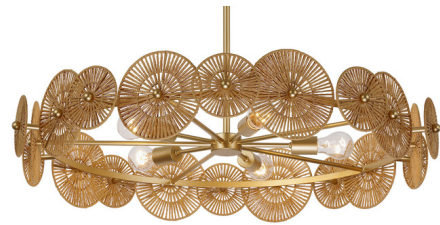

# Lightology

lightology.com  
866-954-4489  
04-16-26

Project: \_\_\_\_\_

Company: \_\_\_\_\_

Location: \_\_\_\_\_ Fixture Type: \_\_\_\_\_

SPEC #: **SVY1406624**

Approved On: \_\_\_\_\_ Approved By: \_\_\_\_\_

## Abbott Pendant By Savoy House

### Description

The Abbott Pendant brings an intriguing organic beauty to your interior space. The spectacular eye-catching wheels of natural raffia that bring a big dose of touchable texture.

Shown in distressed gold / raffia

### Specifications

COLOR . . . . . Raffia  
BODY FINISH . . . . . Distressed Gold  
WATTAGE . . . . . 45W  
DIMMER . . . . . Standard 120V  
DIMENSIONS . . . . . 30.5"W x 7.19"H  
BULB NOT INCLUDED . . . . . 5 x A19/Medium (E26)/9W/120V LED  
OTHER BULB OPTIONS . . . . . A19/Medium (E26)/60W/120V Incandescent