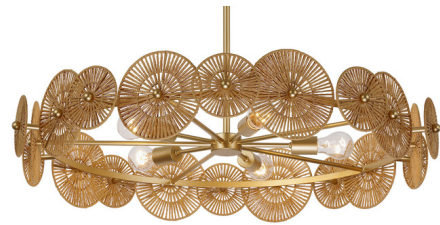

# Lightology

lightology.com  
866-954-4489  
06-03-26

Project: \_\_\_\_\_

Company: \_\_\_\_\_

Location: \_\_\_\_\_ Fixture Type: \_\_\_\_\_

SPEC #: **SVY1406624**

Approved On: \_\_\_\_\_ Approved By: \_\_\_\_\_

## Abbott Pendant By Savoy House

### Description

The Abbott Pendant brings an intriguing organic beauty to your interior space. The spectacular eye-catching wheels of natural raffia that bring a big dose of touchable texture.

Shown in distressed gold / raffia

### Specifications

COLOR . . . . . Raffia  
BODY FINISH . . . . . Distressed Gold  
WATTAGE . . . . . 45W  
DIMMER . . . . . Standard 120V  
DIMENSIONS . . . . . 30.5"W x 7.19"H  
BULB NOT INCLUDED . . . . . 5 x A19/Medium (E26)/9W/120V LED  
OTHER BULB OPTIONS . . . . . A19/Medium (E26)/60W/120V Incandescent