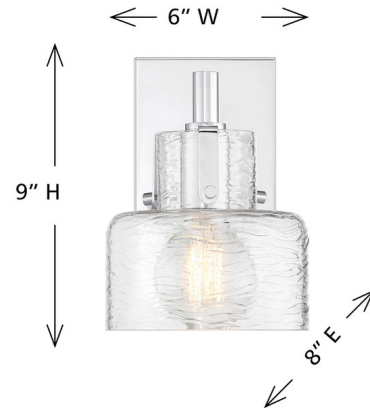

By Savoy House

Description

The Dover Wall Sconce brings a decorative look to your interior space. The smooth frame, with decorative hardware, holds beautifully textured glass that casts intriguing shadow of light across your room. Install only as shown, with the glass facing downward.

Shown in chrome / clear

Specifications

COLOR	Clear
BODY FINISH	Chrome
WATTAGE	9W
DIMMER	Standard 120V
DIMENSIONS	6"W x 9"H x 8"D
BULB NOT INCLUDED	1 x A19/Medium (E26)/9W/120V LED
OTHER BULB OPTIONS	A19/Medium (E26)/60W/120V Incandescent