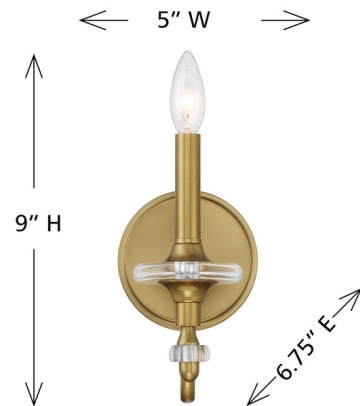

## Champlain Wall Sconce By Savoy House

### Description

The Champlain Wall Sconce brings a timeless beauty to your interior space. The simple elegant arm is complemented by K9 Crystal accents and topped with a bare bulb that casts warm shadows of light across your room.

Shown in warm brass / crystal

### Specifications

COLOR . . . . . Crystal  
BODY FINISH . . . . . Warm Brass  
WATTAGE . . . . . 9W  
DIMMER . . . . . Standard 120V  
DIMENSIONS . . . . . 5"W x 9"H x 6.75"D  
BULB NOT INCLUDED . . . . . 1 x B10/Candelabra (E12)/9W/120V LED  
OTHER BULB OPTIONS . . . . . B10/Candelabra (E12)/60W/120V Incandescent