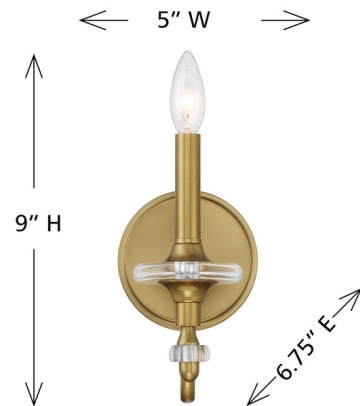

Lightology

lightology.com
866-954-4489
07-04-26

Project: _____
Company: _____
Location: _____ Fixture Type: _____
SPEC #: **SVY1406686**
Approved On: _____ Approved By: _____

Champlain Wall Sconce By Savoy House

Description

The Champlain Wall Sconce brings a timeless beauty to your interior space. The simple elegant arm is complemented by K9 Crystal accents and topped with a bare bulb that casts warm shadows of light across your room.

Shown in warm brass / crystal

Specifications

COLOR Crystal
BODY FINISH Warm Brass
WATTAGE 9W
DIMMER Standard 120V
DIMENSIONS 5"W x 9"H x 6.75"D
BULB NOT INCLUDED 1 x B10/Candelabra (E12)/9W/120V LED
OTHER BULB OPTIONS B10/Candelabra (E12)/60W/120V Incandescent