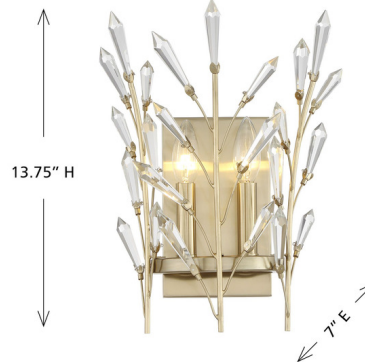

## Orianna Wall Sconce

By Savoy House

### Description

The Orianna Wall Sconce brings a nature inspired beauty to your interior space. The smooth, slim branches of the frame are adorned with icicle cut crystal accents that glimmer warm shadows of light across your room.

Shown in noble brass / crystal

10.5" W

### Specifications

COLOR . . . . . Crystal  
BODY FINISH . . . . . Noble Brass  
WATTAGE . . . . . 18W  
DIMMER . . . . . Standard 120V  
DIMENSIONS . . . . . 10.5"W x 13.75"H x 7"D  
BULB NOT INCLUDED . . . . . 2 x B10/Candelabra (E12)/9W/120V LED  
OTHER BULB OPTIONS . . . . . B10/Candelabra (E12)/60W/120V Incandescent