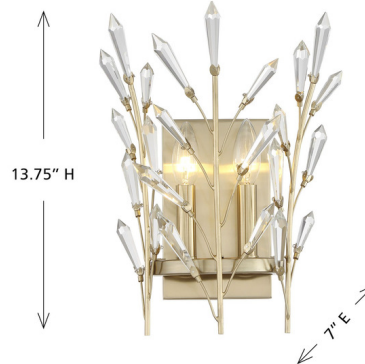

Lightology

lightology.com
866-954-4489
04-15-26

Project: _____

Company: _____

Location: _____ Fixture Type: _____

SPEC #: **SVY1406691**

Approved On: _____ Approved By: _____

Orianna Wall Sconce

By Savoy House

Description

The Orianna Wall Sconce brings a nature inspired beauty to your interior space. The smooth, slim branches of the frame are adorned with icicle cut crystal accents that glimmer warm shadows of light across your room.

Shown in noble brass / crystal

10.5" W

Specifications

COLOR Crystal
BODY FINISH Noble Brass
WATTAGE 18W
DIMMER Standard 120V
DIMENSIONS 10.5"W x 13.75"H x 7"D
BULB NOT INCLUDED 2 x B10/Candelabra (E12)/9W/120V LED
OTHER BULB OPTIONS B10/Candelabra (E12)/60W/120V Incandescent