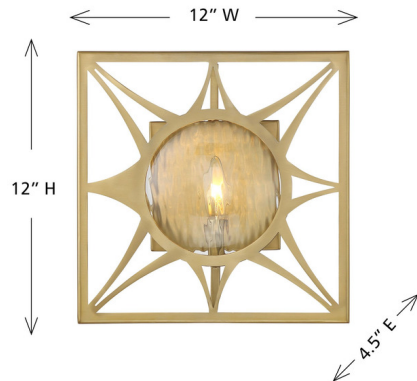

By Savoy House

Description

The Balfour Wall Sconce brings an eye catching beauty to your interior space. The cube frame features a starburst design and holds a circular panel of clear water glass that casts warm shadows of light across your room.

Shown in warm brass / clear water

Specifications

COLOR	Clear Water
BODY FINISH	Warm Brass
WATTAGE	9W
DIMMER	Standard 120V
DIMENSIONS	12"W x 12"H x 4.5"D
BULB NOT INCLUDED	1 x B10/Candelabra (E12)/9W/120V LED
OTHER BULB OPTIONS	1 x B10/Candelabra (E12)/60W/120V Incandescent