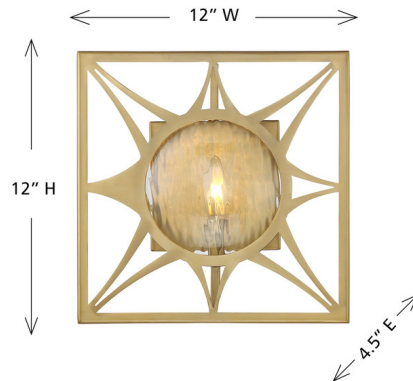

## Balfour Wall Sconce

By Savoy House

### Description

The Balfour Wall Sconce brings an eye catching beauty to your interior space. The cube frame features a starburst design and holds a circular panel of clear water glass that casts warm shadows of light across your room.

Shown in warm brass / clear water