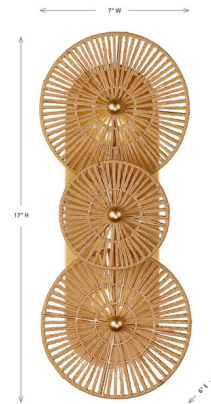

Lightology

lightology.com
866-954-4489
04-21-26

Project: _____

Company: _____

Location: _____ Fixture Type: _____

SPEC #: **SVY1406696**

Approved On: _____ Approved By: _____

Abbott Wall Sconce

By Savoy House

Description

The Abbott Wall Sconce brings an intriguing organic beauty to your interior space. The spectacular eye-catching wheels of natural raffia that bring a big dose of touchable texture.

Shown in distressed gold / raffia

Specifications

COLOR	Raffia
BODY FINISH	Distressed Gold
WATTAGE	18W
DIMMER	Standard 120V
DIMENSIONS	7\"W x 17\"H x 6\"D
BULB NOT INCLUDED	2 x B10/Candelabra (E12)/9W/120V LED
OTHER BULB OPTIONS	B10/Candelabra (E12)/60W/120V Incandescent