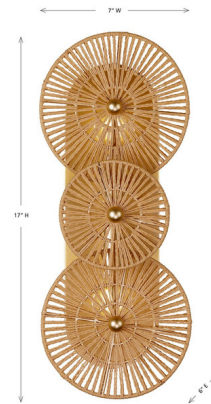

Lightology

lightology.com
866-954-4489
07-09-26

Project: _____
Company: _____
Location: _____ Fixture Type: _____
SPEC #: **SVY1406696**
Approved On: _____ Approved By: _____

Abbott Wall Sconce By Savoy House

Description

The Abbott Wall Sconce brings an intriguing organic beauty to your interior space. The spectacular eye-catching wheels of natural raffia that bring a big dose of touchable texture.

Shown in distressed gold / raffia

Specifications

COLOR Raffia
BODY FINISH Distressed Gold
WATTAGE 18W
DIMMER Standard 120V
DIMENSIONS 7\"/>

CLICK TO VIEW PRODUCT

Notes: