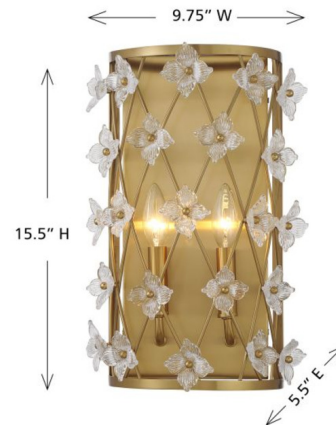

Lightology

lightology.com
866-954-4489
07-02-26

Project: _____

Company: _____

Location: _____ Fixture Type: _____

SPEC #: **SVY1406701**

Approved On: _____ Approved By: _____

Bailey Wall Sconce By Savoy House

Description

The Bailey Wall Sconce brings a graceful beauty to your interior space. The smooth latticework pattern of the frame is complemented by glass flowers that cast warm shadows of light across your room.

Shown in warm brass / clear

Specifications

COLOR	Clear
BODY FINISH	Warm Brass
WATTAGE	18W
DIMMER	Standard 120V
DIMENSIONS	9.75"W x 15.5"H x 5.5"D
BULB NOT INCLUDED	2 x B10/Candelabra (E12)/9W/120V LED
OTHER BULB OPTIONS	B10/Candelabra (E12)/60W/120V Incandescent