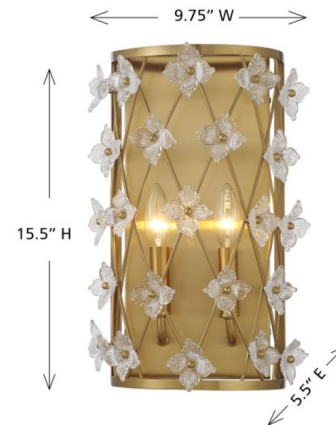

By Savoy House

Description

The Bailey Wall Sconce brings a graceful beauty to your interior space. The smooth latticework pattern of the frame is complemented by glass flowers that cast warm shadows of light across your room.

Shown in warm brass / clear

Specifications

COLOR	Clear
BODY FINISH	Warm Brass
WATTAGE	18W
DIMMER	Standard 120V
DIMENSIONS	9.75"W x 15.5"H x 5.5"D
BULB NOT INCLUDED	2 x B10/Candelabra (E12)/9W/120V LED
OTHER BULB OPTIONS	B10/Candelabra (E12)/60W/120V Incandescent