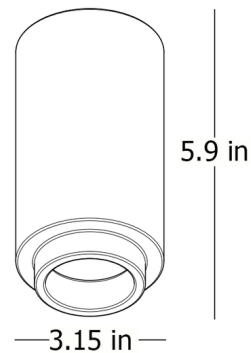

By davidpompa

Description

The Can Spot Light combines heritage and tradition with a modern twist. Handcrafted from from Oaxaca barro negro clay, the tubular shape is characterized by a black color that comes from the smoke during the firing process. Handcrafted in Mexico. Note: Includes canopy to cover U.S. junction box.

Shown in black

Specifications

COLOR	N/A
BODY FINISH	Black
WATTAGE	5.5W
DIMMER	Standard 120V
DIMENSIONS	3.15"W x 5.9"H
BULB NOT INCLUDED	1 x MR16/GU10/5.5W/120V LED

Technical Information

LAMP COLOR	2700K
LUMENS/WATT	100.00
LUMINOUS FLUX	550 lumens