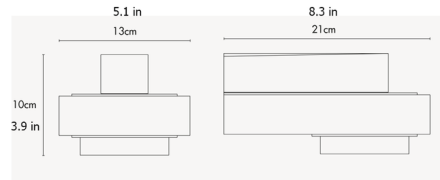

Specifications

COLOR . . . . . White
BODY FINISH . . . . . White
WATTAGE 5.5W
DIMMER . . . . . Standard 120V
DIMENSIONS . . . . . 5.12"W x 3.94"H x 8.27"D
BULB NOT INCLUDED . . . . . 1 x MR16/GU10/5.5W/120V LED