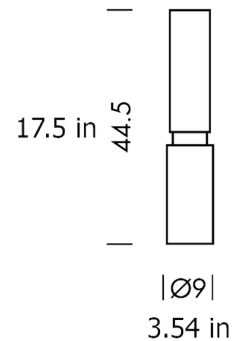

Shown in black / dark saman

Specifications

| | |
|-------------------|-----------------------------|
| COLOR | N/A |
| BODY FINISH | Black / Dark Saman |
| WATTAGE | 5.5W |
| DIMMER | Standard 120V |
| DIMENSIONS | 3.54"W x 17.52"H |
| BULB NOT INCLUDED | 1 x MR16/GU10/5.5W/120V LED |