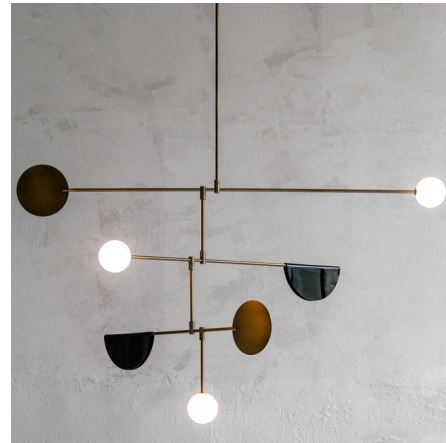

By Anony

Description

Inspired by the exquisite balancing act found in hanging kinetic mobiles, the Phase 03 Chandelier is an elegant masterpiece of light and form. Each tiered component is hand finished and weighted precisely before being attached to the arm. The adjustable frame achieves a fixed equilibrium with weight and steel piping to create unique configurations. Note: Overall height options are from the ceiling to the bottom of the fixture. Height is fixed and NOT field adjustable. Available with Standard Canopy for flat ceilings or Slanted Ceiling canopy for sloped ceilings.

Shown in brushed antique brass

Specifications

COLOR	N/A
BODY FINISH	Brushed Antique Brass
WATTAGE	18W
DIMMER	Low Voltage Electronic
DIMENSIONS	45"W x 48"H
BULB INCLUDED	3 x LED/G4 (bipin)/6W/120V LED
COUNTRY OF ORIGIN	Canada

Technical Information

PRODUCT DIMENSIONS	Canopy: 7.87" diameter
LAMP LIFE	15000 hours
COLOR RENDERING	90 CRI
LAMP COLOR	2700K
LUMENS/WATT	115.00
LUMINOUS FLUX	690 lumens

CLICK TO VIEW PRODUCT

Notes: