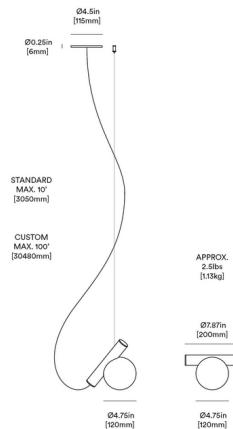

### Specifications

COLOR	Brushed Nickel
BODY FINISH	Brushed Nickel
WATTAGE	2W
DIMMER	Low Voltage Electronic
DIMENSIONS	7.87"W x 1.5"H
BULB INCLUDED	1 x LED/G4 (bipin)/2W/120V LED
COUNTRY OF ORIGIN	Canada

### Technical Information

PRODUCT DIMENSIONS	Adjustable Cable Length: 120"
LAMP LIFE	15000 hours
COLOR RENDERING	90 CRI
LAMP COLOR	2700K
LUMENS/WATT	115.00
LUMINOUS FLUX	230 lumens

Shown in brushed nickel / brushed nickel