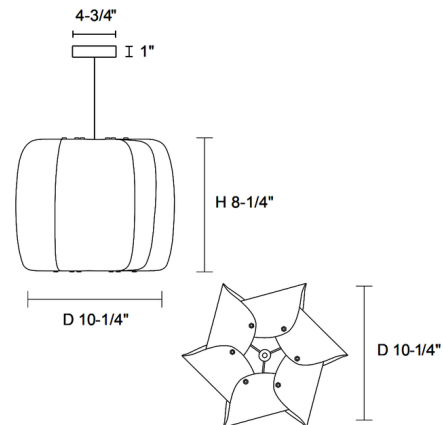

Shown in black / ocher / ash

Specifications

COLOR	Ocher / Ash
BODY FINISH	Black
WATTAGE	17W
DIMMER	Standard 120V
DIMENSIONS	10.25"W x 8.25"H
BULB NOT INCLUDED	1 x A19/Medium (E26)/17W/120V LED
COUNTRY OF ORIGIN	Spain