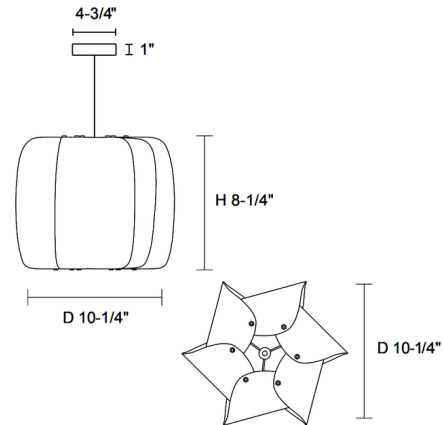

### Specifications

COLOR	Ocher / Ash
BODY FINISH	Black
WATTAGE	17W
DIMMER	Standard 120V
DIMENSIONS	10.25"W x 8.25"H
BULB NOT INCLUDED	1 x A19/Medium (E26)/17W/120V LED
COUNTRY OF ORIGIN	Spain

CLICK TO VIEW PRODUCT