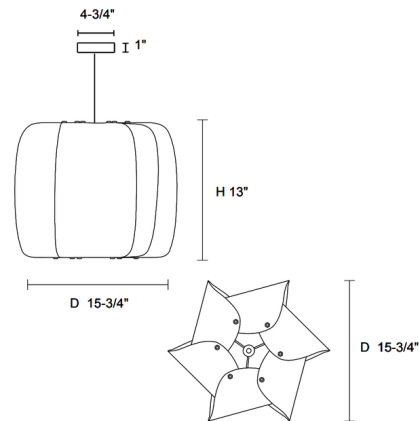

### Specifications

COLOR	Red / Ash
BODY FINISH	Black
WATTAGE	17W
DIMMER	Standard 120V
DIMENSIONS	15.75"W x 13"H
BULB NOT INCLUDED	1 x A19/Medium (E26)/17W/120V LED
COUNTRY OF ORIGIN	Spain

CLICK TO VIEW PRODUCT