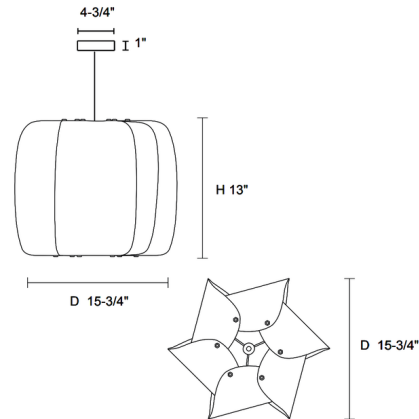

### Specifications

COLOR	Red / Ash
BODY FINISH	Black
WATTAGE	17W
DIMMER	Standard 120V
DIMENSIONS	15.75"W x 13"H
BULB NOT INCLUDED	1 x A19/Medium (E26)/17W/120V LED
COUNTRY OF ORIGIN	Spain

CLICK TO VIEW PRODUCT