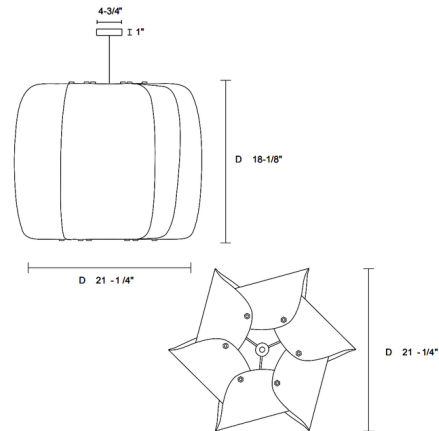

### Specifications

COLOR	Petiribi / Ash
BODY FINISH	Black
WATTAGE	17W
DIMMER	Standard 120V
DIMENSIONS	21.25"W x 18.1"H
BULB NOT INCLUDED	1 x A19/Medium (E26)/17W/120V LED
COUNTRY OF ORIGIN	Spain

CLICK TO VIEW PRODUCT