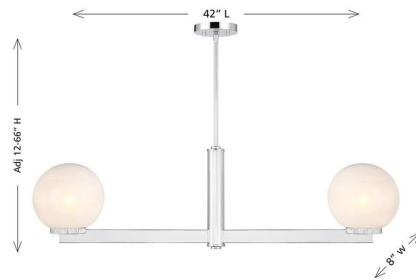

Description

The Bronwyn 2-Light Linear Chandelier flaunts a fabulously Art Deco look. The slim, straight arms are each topped with an orb of striated glass featuring dazzling swirls that draw the eye, soften the glow and work beautifully with the finish. Knurled detailing below each glass shade adds an extra touch of style.

Specifications

COLOR White
BODY FINISH Chrome
WATTAGE 18W
DIMMER Standard 120V
DIMENSIONS 42"L x 8"W x 12"H
BULB NOT INCLUDED 2 x A19/Medium (E26)/9W/120V LED

Technical Information

PRODUCT DIMENSIONS Stem/Rod Lengths Included: 1-6 in, 4-12 in

Notes:

Shown in chrome / white

CLICK TO VIEW PRODUCT