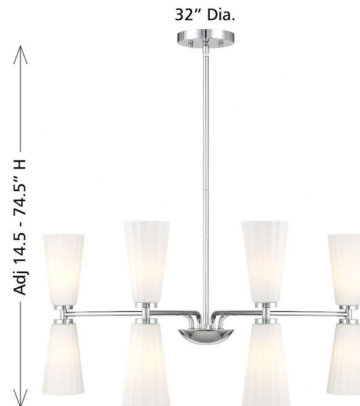

Description

Timelessly beautiful and elegant, this M100126 8-Light Chandelier is sure to brighten your home in style. Its alluring white fluted glass shades add a thoughtful touch of texture and pairs nicely with the finish.

Specifications

COLOR White
BODY FINISH Chrome
WATTAGE 72W
DIMMER Standard 120V
DIMENSIONS 32"W x 14.5"H
BULB NOT INCLUDED 8 x B10/Candelabra (E12)/9W/120V LED

Technical Information

PRODUCT DIMENSIONS Stem/Rod Lengths Included: 1-6 in, 4-12 in

Shown in chrome / white

CLICK TO VIEW PRODUCT

Notes: