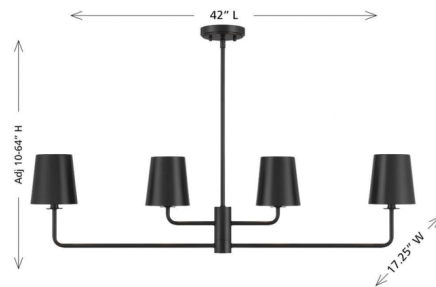

### Description

Heighten the drama in your home with this chic M100127 4-Light Linear Chandelier. The whole fixture, including the metal shades, is finished in a matching finish for a glow that is boldly concentrated like a spotlight. Plus, you can adjust the two tiers of arms to really customize the look.

### Specifications

COLOR . . . . . N/A  
BODY FINISH . . . . . Matte Black  
WATTAGE . . . . . 36W  
DIMMER . . . . . Standard 120V  
DIMENSIONS . . . . . 42"L x 17.25"W x 10"H  
BULB NOT INCLUDED . . . . . 4 x A19/Medium (E26)/9W/120V LED

### Technical Information

PRODUCT DIMENSIONS . . . . . Stem/Rod Lengths Included: 1-6 in, 4-12 in

Shown in matte black

CLICK TO VIEW PRODUCT

Notes: