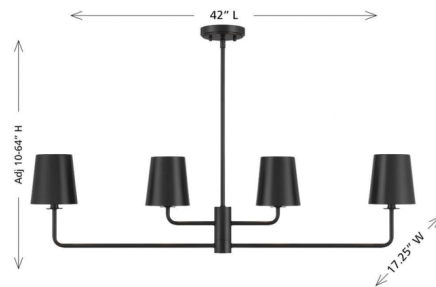

CLICK TO VIEW PRODUCT

Notes: