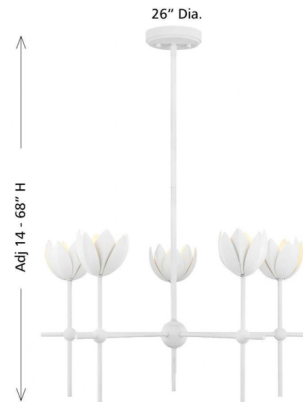

Lightology

lightology.com
866-954-4489
04-22-26

Project: _____

Company: _____

Location: _____ Fixture Type: _____

SPEC #: **MER1406932**

Approved On: _____ Approved By: _____

Caprice Chandelier By Meridian Lighting

Description

The Caprice 5-light chandelier beautifully blossoms forth, infusing your home with organic-meets-modern style.

Specifications

COLOR N/A
BODY FINISH Bisque White
WATTAGE 17.5W
DIMMER Standard 120V
DIMENSIONS 26"W x 14"H
BULB NOT INCLUDED 5 x JCD/G9/3.5W/120V LED

Technical Information

PRODUCT DIMENSIONS Stem/Rod Lengths Included: 1-6 in, 4-12 in

Shown in bisque white

CLICK TO VIEW PRODUCT

Notes: