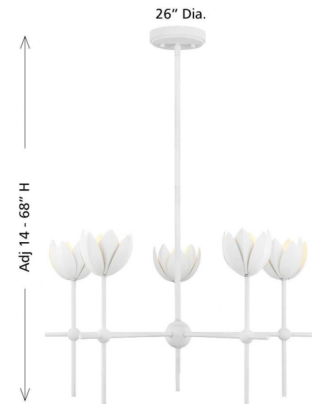

Lightology

lightology.com
866-954-4489
06-30-26

Project: _____

Company: _____

Location: _____ Fixture Type: _____

SPEC #: **MER1406932**

Approved On: _____ Approved By: _____

Caprice Chandelier By Meridian Lighting

Description

The Caprice 5-light chandelier beautifully blossoms forth, infusing your home with organic-meets-modern style.

Specifications

COLOR N/A
BODY FINISH Bisque White
WATTAGE 17.5W
DIMMER Standard 120V
DIMENSIONS 26"W x 14"H
BULB NOT INCLUDED 5 x JCD/G9/3.5W/120V LED

Technical Information

PRODUCT DIMENSIONS Stem/Rod Lengths Included: 1-6 in, 4-12 in

Shown in bisque white

CLICK TO VIEW PRODUCT

Notes: