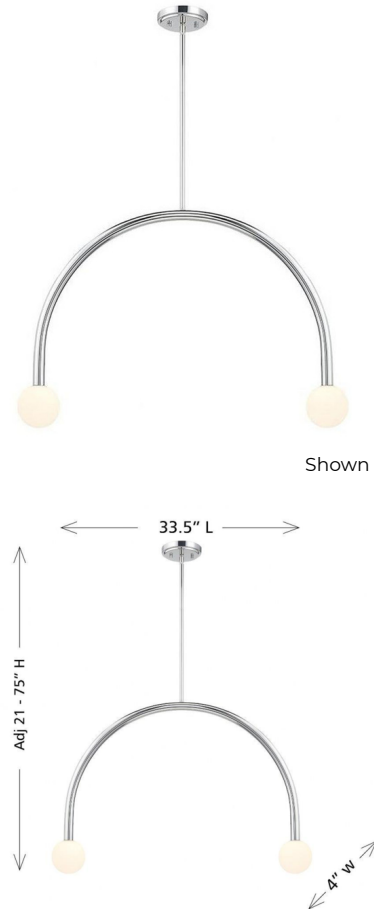

## Margot Arc Chandelier By Meridian Lighting

### Description

This perky, peppy 2-light Arc Chandelier has a curving style that makes a big impact! The light shines from inside orbs of white opal glass and works beautifully with any decor.

### Specifications

COLOR . . . . . White  
BODY FINISH . . . . . Chrome  
WATTAGE . . . . . 7W  
DIMMER . . . . . Standard 120V  
DIMENSIONS . . . . . 33.5"W x 21"H x 4"D  
BULB NOT INCLUDED . . . . . 2 x JCD/G9/3.5W/120V LED

### Technical Information

PRODUCT DIMENSIONS . . . . . Stem/Rod Lengths Included: 1-6 in, 4-12 in

Shown in chrome / white

CLICK TO VIEW PRODUCT

Notes: