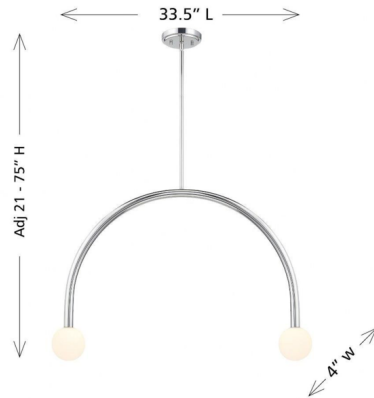

### Description

This perky, peppy 2-light Arc Chandelier has a curving style that makes a big impact! The light shines from inside orbs of white opal glass and works beautifully with any decor.

### Specifications

COLOR . . . . . White  
BODY FINISH . . . . . Chrome  
WATTAGE . . . . . 7W  
DIMMER . . . . . Standard 120V  
DIMENSIONS . . . . . 33.5"W x 21"H x 4"D  
BULB NOT INCLUDED . . . . . 2 x JCD/G9/3.5W/120V LED

### Technical Information

PRODUCT DIMENSIONS . . . . . Stem/Rod Lengths Included: 1-6 in, 4-12 in

Shown in chrome / white

CLICK TO VIEW PRODUCT

Notes: