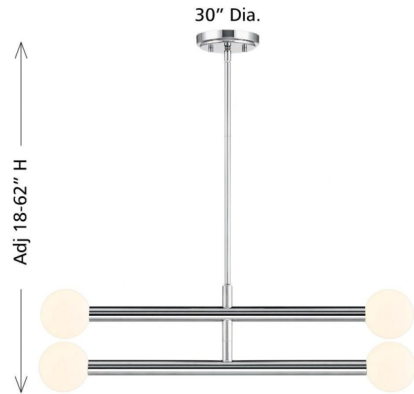

### Description

This perky, peppy M100133 4-Light Chandelier has an understated style that makes a big impact! The light shines from inside orbs of white opal glass and the finish works beautifully with any decor. You can even rotate the arms for a customized look!

### Specifications

COLOR . . . . . White  
BODY FINISH . . . . . Chrome  
WATTAGE . . . . . 14W  
DIMMER . . . . . Standard 120V  
DIMENSIONS . . . . . 30"L x 30"W x 8"H  
BULB NOT INCLUDED . . . . . 4 x JCD/G9/3.5W/120V LED

### Technical Information

PRODUCT DIMENSIONS . . . . . Stem/Rod Lengths Included: 1-6 in, 4-12 in

Shown in chrome / white

CLICK TO VIEW PRODUCT

Notes: