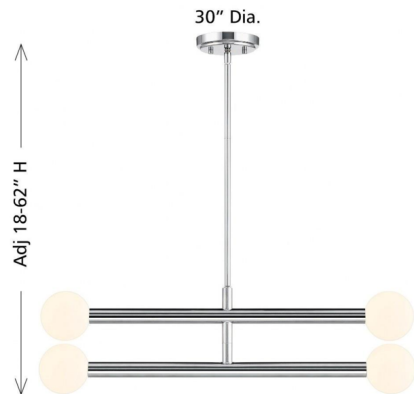

### Description

This perky, peppy M100133 4-Light Chandelier has an understated style that makes a big impact! The light shines from inside orbs of white opal glass and the finish works beautifully with any decor. You can even rotate the arms for a customized look!

### Specifications

COLOR . . . . . White  
BODY FINISH . . . . . Chrome  
WATTAGE . . . . . 14W  
DIMMER . . . . . Standard 120V  
DIMENSIONS . . . . . 30"L x 30"W x 8"H  
BULB NOT INCLUDED . . . . . 4 x JCD/G9/3.5W/120V LED

### Technical Information

PRODUCT DIMENSIONS . . . . . Stem/Rod Lengths Included: 1-6 in, 4-12 in

Shown in chrome / white

CLICK TO VIEW PRODUCT

Notes: