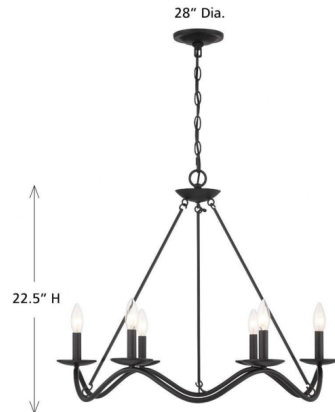

Description

Traditional chandelier style is given a fun touch of movement in this M100137 6-light chandelier. An undulating frame is dotted with sleek bobeches holding elegantly exposed bulbs. This is a perfect way to freshen up the look of any room!

Specifications

COLOR N/A
BODY FINISH Matte Black
WATTAGE 54W
DIMMER Standard 120V
DIMENSIONS 28"W x 22.5"H
BULB NOT INCLUDED 6 x B10/Candelabra (E12)/9W/120V LED

Technical Information

PRODUCT DIMENSIONS Chain Length: 120"

Shown in matte black

CLICK TO VIEW PRODUCT

Notes: