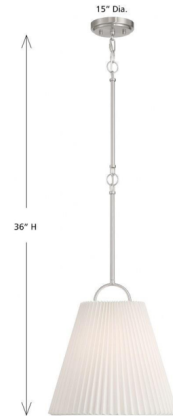

## Makayla Pendant By Meridian Lighting

### Description

The M7045 Pendant features a crisp white knife-pleat shade with subtle yet thoughtful detailing to beautifully brighten up any room.

Shown in brushed nickel / white

### Specifications

COLOR	White
BODY FINISH	Brushed Nickel
WATTAGE	9W
DIMMER	Standard 120V
DIMENSIONS	15"W x 36"H
BULB NOT INCLUDED	1 x A19/Medium (E26)/9W/120V LED

CLICK TO VIEW PRODUCT

Notes: