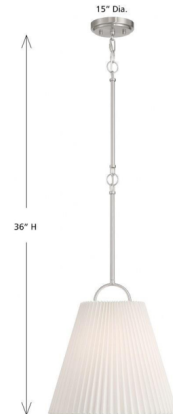

Lightology

lightology.com
866-954-4489
07-10-26

Project: _____

Company: _____

Location: _____ Fixture Type: _____

SPEC #: **MER1406982**

Approved On: _____ Approved By: _____

Makayla Pendant By Meridian Lighting

Description

The M7045 Pendant features a crisp white knife-pleat shade with subtle yet thoughtful detailing to beautifully brighten up any room.

Shown in brushed nickel / white

Specifications

COLOR	White
BODY FINISH	Brushed Nickel
WATTAGE	9W
DIMMER	Standard 120V
DIMENSIONS	15"W x 36"H
BULB NOT INCLUDED	1 x A19/Medium (E26)/9W/120V LED