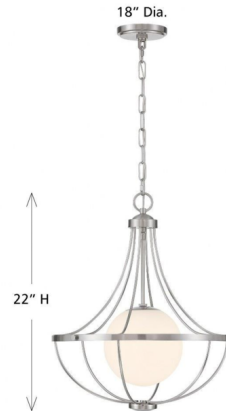

## Larissa Pendant By Meridian Lighting

### Description

The unique and eye-catching M7047 Pendant takes style cues from traditional chandelier silhouettes, then freshens them up with a contemporary twist. A curved frame supports an orb of white opal glass that shines from within.

Shown in brushed nickel / white

### Specifications

COLOR	White
BODY FINISH	Brushed Nickel
WATTAGE	9W
DIMMER	Standard 120V
DIMENSIONS	18"W x 22"H
BULB NOT INCLUDED	1 x A19/Medium (E26)/9W/120V LED

CLICK TO VIEW PRODUCT

Notes: