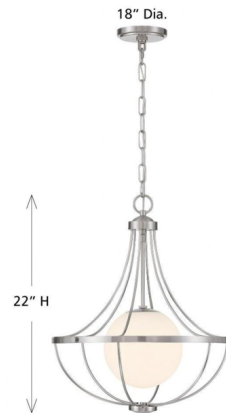

Lightology

lightology.com
866-954-4489
05-22-26

Project: _____

Company: _____

Location: _____ Fixture Type: _____

SPEC #: **MER1406987**

Approved On: _____ Approved By: _____

Larissa Pendant By Meridian Lighting

Description

The unique and eye-catching M7047 Pendant takes style cues from traditional chandelier silhouettes, then freshens them up with a contemporary twist. A curved frame supports an orb of white opal glass that shines from within.

Shown in brushed nickel / white

Specifications

COLOR	White
BODY FINISH	Brushed Nickel
WATTAGE	9W
DIMMER	Standard 120V
DIMENSIONS	18"W x 22"H
BULB NOT INCLUDED	1 x A19/Medium (E26)/9W/120V LED

CLICK TO VIEW PRODUCT