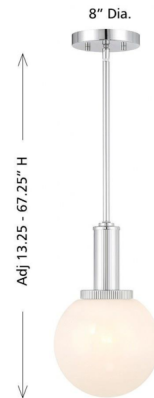

## Bronwyn Pendant By Meridian Lighting

### Description

Add a little touch of magic to any room with the Bronwyn Pendant. Its streamlined design allows a beautiful orb of striated glass to take center stage. The glass features dazzling swirls that draw the eye, soften the glow and work beautifully with the finish.

### Specifications

COLOR	White
BODY FINISH	Natural Brass
WATTAGE	9W
DIMMER	Standard 120V
DIMENSIONS	8"W x 13.25"H
BULB NOT INCLUDED	1 x A19/Medium (E26)/9W/120V LED

Shown in natural brass / white

CLICK TO VIEW PRODUCT