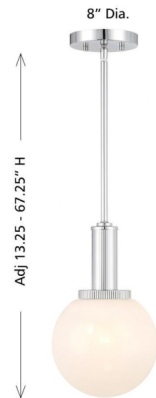

Lightology

lightology.com
866-954-4489
04-25-26

Project: _____

Company: _____

Location: _____ Fixture Type: _____

SPEC #: **MER1406994**

Approved On: _____ Approved By: _____

Bronwyn Pendant By Meridian Lighting

Description

Add a little touch of magic to any room with the Bronwyn Pendant. Its streamlined design allows a beautiful orb of striated glass to take center stage. The glass features dazzling swirls that draw the eye, soften the glow and work beautifully with the finish.

Specifications

COLOR White
BODY FINISH Natural Brass
WATTAGE 9W
DIMMER Standard 120V
DIMENSIONS 8"W x 13.25"H
BULB NOT INCLUDED 1 x A19/Medium (E26)/9W/120V LED

Shown in natural brass / white

CLICK TO VIEW PRODUCT