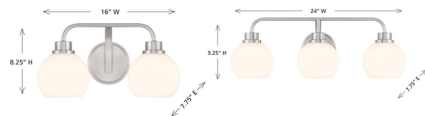

Lightology

lightology.com
866-954-4489
06-30-26

Project: _____

Company: _____

Location: _____ Fixture Type: _____

SPEC #: **MER1407000**

Approved On: _____ Approved By: _____

Emily Bathroom Vanity Light By Meridian Lighting

Description

Freshen up your bathroom with the sleekly timeless style of this Curved Arm Bathroom Vanity Light, which features orb-shaped shades of white opal glass that are open at the bottom and a versatile finish

Shown in brushed nickel / white

Specifications

COLOR White
BODY FINISH Brushed Nickel
WATTAGE 18W
DIMMER Standard 120V
DIMENSIONS 16"W x 8.25"H x 7.75"D
BULB NOT INCLUDED 2 x A19/Medium (E26)/9W/120V LED

Technical Information

PRODUCT DIMENSIONS Shade Width : 5.75 in

CLICK TO VIEW PRODUCT

Notes: