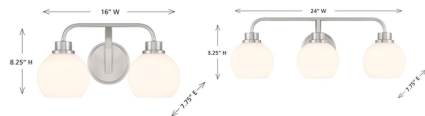

Lightology

lightology.com
866-954-4489
04-22-26

Project: _____

Company: _____

Location: _____ Fixture Type: _____

SPEC #: **MER1407000**

Approved On: _____ Approved By: _____

Emily Bathroom Vanity Light By Meridian Lighting

Description

Freshen up your bathroom with the sleekly timeless style of this Curved Arm Bathroom Vanity Light, which features orb-shaped shades of white opal glass that are open at the bottom and a versatile finish

Shown in brushed nickel / white

Specifications

COLOR White
BODY FINISH Brushed Nickel
WATTAGE 18W
DIMMER Standard 120V
DIMENSIONS 16"W x 8.25"H x 7.75"D
BULB NOT INCLUDED 2 x A19/Medium (E26)/9W/120V LED

Technical Information

PRODUCT DIMENSIONS Shade Width : 5.75 in

CLICK TO VIEW PRODUCT

Notes: