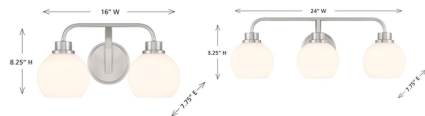

## Emily Bathroom Vanity Light By Meridian Lighting

### Description

Freshen up your bathroom with the sleekly timeless style of this Curved Arm Bathroom Vanity Light, which features orb-shaped shades of white opal glass that are open at the bottom and a versatile finish

### Specifications

COLOR . . . . . White  
BODY FINISH . . . . . Brushed Nickel  
WATTAGE . . . . . 18W  
DIMMER . . . . . Standard 120V  
DIMENSIONS . . . . . 16"W x 8.25"H x 7.75"D  
BULB NOT INCLUDED . . . . . 2 x A19/Medium (E26)/9W/120V LED

### Technical Information

PRODUCT DIMENSIONS . . . . . Shade Width : 5.75 in

CLICK TO VIEW PRODUCT

Notes: