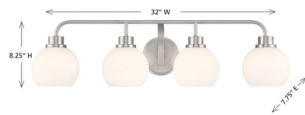

Lightology

lightology.com
866-954-4489
06-30-26

Project: _____

Company: _____

Location: _____ Fixture Type: _____

SPEC #: **MER1407000**

Approved On: _____ Approved By: _____

Emily Bathroom Vanity Light By Meridian Lighting

Description

Freshen up your bathroom with the sleekly timeless style of this Curved Arm Bathroom Vanity Light, which features orb-shaped shades of white opal glass that are open at the bottom and a versatile finish

Shown in brushed nickel / white

Specifications

COLOR White
BODY FINISH Brushed Nickel
WATTAGE 18W
DIMMER Standard 120V
DIMENSIONS 16"W x 8.25"H x 7.75"D
BULB NOT INCLUDED 2 x A19/Medium (E26)/9W/120V LED

Technical Information

PRODUCT DIMENSIONS Shade Width : 5.75 in

CLICK TO VIEW PRODUCT

Notes: