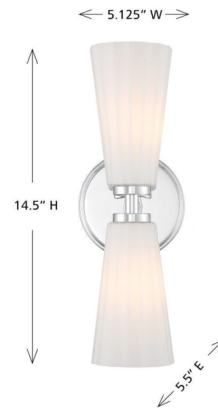

## Brynne 2-Light Wall Sconce By Meridian Lighting

### Description

Timelessly beautiful and elegant, this 2-light sconce M90109 is sure to brighten your home in style. Its alluring white fluted glass shades add a thoughtful touch of texture and pairs nicely with any finish.

### Specifications

COLOR . . . . . White  
BODY FINISH . . . . . Chrome  
WATTAGE . . . . . 18W  
DIMMER . . . . . Standard 120V  
DIMENSIONS . . . . . 5.13"W x 14.5"H x 5.5"D  
BULB NOT INCLUDED . . . . . 2 x B10/Candelabra (E12)/9W/120V LED

### Technical Information

PRODUCT DIMENSIONS . . . . . Shade Width: 4 in

Shown in chrome / white

CLICK TO VIEW PRODUCT

Notes: