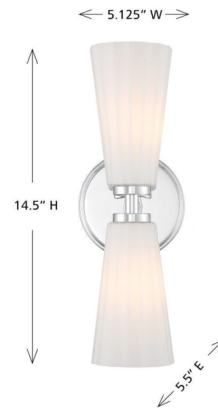

Shown in chrome / white

CLICK TO VIEW PRODUCT

Notes: