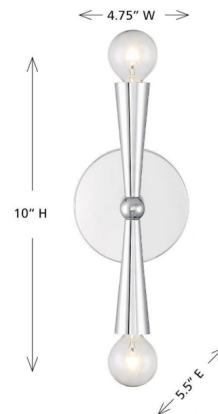

CLICK TO VIEW PRODUCT

Notes: