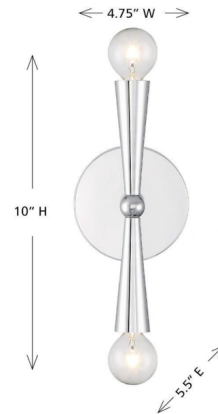

CLICK TO VIEW PRODUCT

Notes: