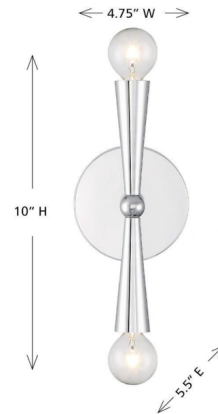

## Jenna Wall Sconce By Meridian Lighting

### Description

Make a scene with the unique silhouette of this 2-light sconce! Cone-shaped arms burst forth from the center, bearing bare bulbs to let the light shine brightly.

### Specifications

COLOR . . . . . N/A  
BODY FINISH . . . . . Chrome  
WATTAGE . . . . . 18W  
DIMMER . . . . . Standard 120V  
DIMENSIONS . . . . . 4.75"W x 10"H x 5.5"D  
BULB NOT INCLUDED . . . . . 2 x G16.5/Candelabra (E12)/9W/120V LED