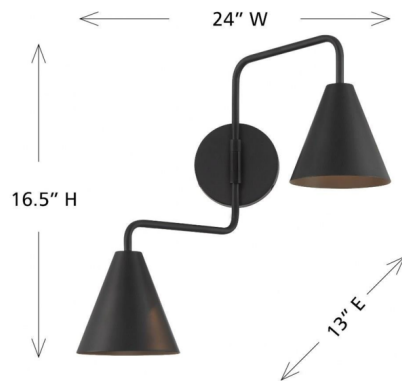

Lightology

lightology.com
866-954-4489
06-29-26

Project: _____

Company: _____

Location: _____ Fixture Type: _____

SPEC #: **MER1407034**

Approved On: _____ Approved By: _____

Campbell Adjustable Wall Sconce By Meridian Lighting

Description

The boldly angled arms and shining finish of this 2-light adjustable wall sconce combine to make it a true conversation piece. Customize it by adjusting the arms as needed! The shades are opaque, so they will concentrate and direct the light.

Shown in matte black

Specifications

COLOR	N/A
BODY FINISH	Matte Black
WATTAGE	18W
DIMMER	Standard 120V
DIMENSIONS	24"W x 16.5"H x 13"D
BULB NOT INCLUDED	2 x B10/Candelabra (E12)/9W/120V LED

CLICK TO VIEW PRODUCT