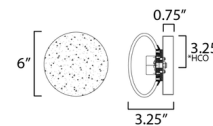

By Studio M

Description

The Soda Pop Wall/Ceiling Light fuses modern simplicity with an organic texture. Hand-blown glass shades feature irregular, eye-catching bubble patterns enhanced by the polished chrome canopy plate. Use singularly or in groupings for a unique configuration on a wall or ceiling.

Shown in polished chrome

Specifications

COLOR	Polished Chrome
BODY FINISH	N/A
WATTAGE	6W
DIMMER	Low Voltage Electronic
DIMENSIONS	4.75"W x 4.75"H x 3.25"D
INTEGRATED LED MODULE	1 x LED/6W/120V LED

Technical Information