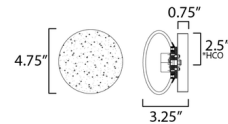

By Studio M

Description

The Soda Pop Wall/Ceiling Light fuses modern simplicity with an organic texture. Hand-blown glass shades feature irregular, eye-catching bubble patterns enhanced by the polished chrome canopy plate. Use singularly or in groupings for a unique configuration on a wall or ceiling.

Shown in polished chrome

Specifications

COLOR	Polished Chrome
BODY FINISH	N/A
WATTAGE	6W
DIMMER	Low Voltage Electronic
DIMENSIONS	4.75"W x 4.75"H x 3.25"D
INTEGRATED LED MODULE	1 x LED/6W/120V LED

Technical Information