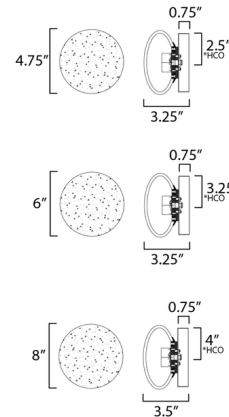

CLICK TO VIEW PRODUCT

Notes: