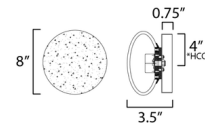

By Studio M

Description

The Soda Pop Wall/Ceiling Light fuses modern simplicity with an organic texture. Hand-blown glass shades feature irregular, eye-catching bubble patterns enhanced by the polished chrome canopy plate. Use singularly or in groupings for a unique configuration on a wall or ceiling.

Shown in polished chrome

Specifications

COLOR	Polished Chrome
BODY FINISH	N/A
WATTAGE	6W
DIMMER	Low Voltage Electronic
DIMENSIONS	4.75"W x 4.75"H x 3.25"D
INTEGRATED LED MODULE	1 x LED/6W/120V LED

Technical Information