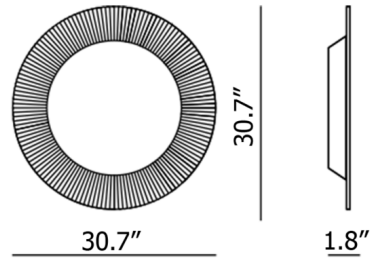

Description

The All Saints Mirror features a round frame made of PMMA with a pleated effect for a stylish look with rich texture. All Saints' transitional design will complement a wide variety of decor styles.

Shown in aquamarine

Specifications

COLOR	N/A
BODY FINISH	Aquamarine
WATTAGE	N/A
DIMMER	N/A
DIMENSIONS	30.7"W x 30.7"H x 1.77"D
BULB	N/A

CLICK TO VIEW PRODUCT

Notes: