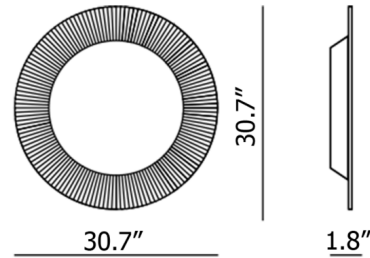

### Specifications

COLOR	N/A
BODY FINISH	Aquamarine
WATTAGE	N/A
DIMMER	N/A
DIMENSIONS	30.7"W x 30.7"H x 1.77"D
BULB	N/A

CLICK TO VIEW PRODUCT

Notes: