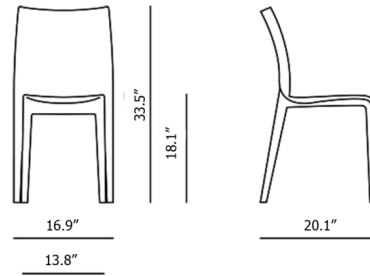

Lightology

lightology.com
866-954-4489
04-16-26

Project: _____

Company: _____

Location: _____ Fixture Type: _____

SPEC #: **KRL1407153**

Approved On: _____ Approved By: _____

Ami Ami Chair - Set of 2

By Kartell

Description

The Ami Ami Chair takes its name from the Japanese word for weave, a reference to the textured pattern of the chair's seat and back. Designer Tokujin Yoshioka was inspired by the rich weaving tradition of his country Japan. The woven motif is produced from a single mold of polycarbonate, utilizing modern processes and materials to pay homage to traditional craftsmanship. Includes 2 chairs.

Shown in smoke

Specifications

COLOR	N/A
BODY FINISH	Smoke
WATTAGE	N/A
DIMMER	N/A
DIMENSIONS	16.92"W x 33.46"H x 20.08"D
BULB	N/A

Technical Information

PRODUCT DIMENSIONS Seat Height: 18.1"

CLICK TO VIEW PRODUCT