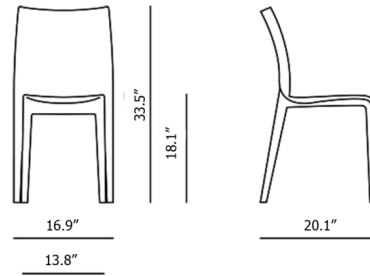

Lightology

lightology.com
866-954-4489
06-04-26

Project: _____

Company: _____

Location: _____ Fixture Type: _____

SPEC #: **KRL1407153**

Approved On: _____ Approved By: _____

Ami Ami Chair - Set of 2

By Kartell

Description

The Ami Ami Chair takes its name from the Japanese word for weave, a reference to the textured pattern of the chair's seat and back. Designer Tokujin Yoshioka was inspired by the rich weaving tradition of his country Japan. The woven motif is produced from a single mold of polycarbonate, utilizing modern processes and materials to pay homage to traditional craftsmanship. Includes 2 chairs.

Shown in smoke

Specifications

COLOR	N/A
BODY FINISH	Smoke
WATTAGE	N/A
DIMMER	N/A
DIMENSIONS	16.92\"W x 33.46\"H x 20.08\"D
BULB	N/A

Technical Information

PRODUCT DIMENSIONS Seat Height: 18.1"

CLICK TO VIEW PRODUCT