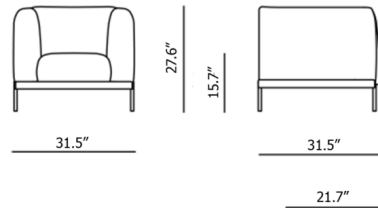

Specifications

COLOR Panamino Aqua
BODY FINISH Black
WATTAGE N/A
DIMMER N/A
DIMENSIONS 31.5"W x 27.56"H x 31.5"D
BULB N/A

Technical Information

PRODUCT DIMENSIONS Seat Height: 15.7"

Shown in black / panamino aqua