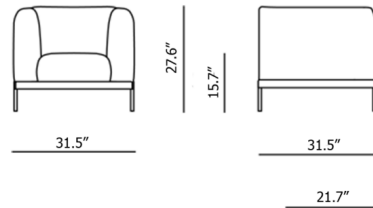

## Asia Armchair

By Kartell

### Specifications

COLOR . . . . . Panamino Aqua  
BODY FINISH . . . . . Black  
WATTAGE . . . . . N/A  
DIMMER . . . . . N/A  
DIMENSIONS . . . . . 31.5"W x 27.56"H x 31.5"D  
BULB . . . . . N/A

### Technical Information

PRODUCT DIMENSIONS . . . . . Seat Height: 15.7"

CLICK TO VIEW PRODUCT

Notes: