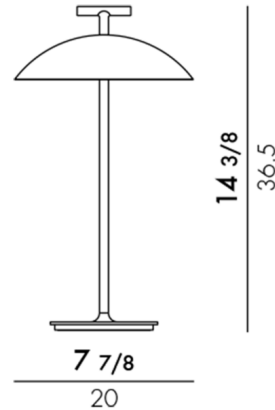

### Specifications

COLOR	N/A
BODY FINISH	Brick Red
WATTAGE	1.5W
DIMMER	Included
DIMENSIONS	7.87"W x 14.37"H
INTEGRATED LED MODULE	1 x LED/1.5W/120V LED

### Technical Information

LAMP LIFE	50000 hours
COLOR RENDERING	80 CRI
LAMP COLOR	2700K
LUMENS/WATT	133.33
LUMINOUS FLUX	200 lumens

Shown in brick red

CLICK TO VIEW PRODUCT

Notes: