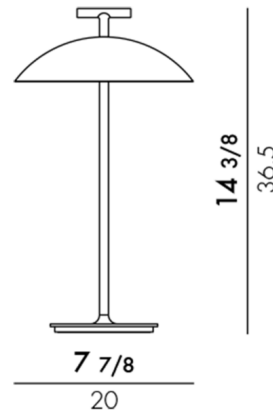

Shown in brick red

CLICK TO VIEW PRODUCT

Notes: