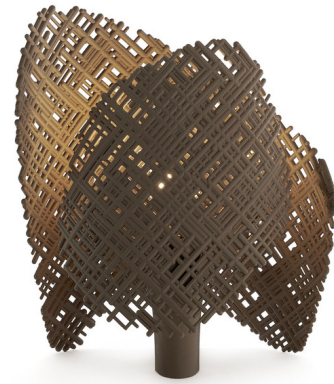

Lightology

lightology.com
866-954-4489
04-21-26

Project: _____

Company: _____

Location: _____ Fixture Type: _____

SPEC #: **KRL1407216**

Approved On: _____ Approved By: _____

Tea Table Lamp By Kartell

Description

The Tea Table Lamp features an irregular, organic shape with a rich texture formed by overlapping diagonal lines. The pairing of curved and straight lines creates an intriguing visual contrast. Small openings in the shade allow light to pass through to create a dazzling display.

Shown in dove grey

Specifications

COLOR	N/A
BODY FINISH	Dove Grey
WATTAGE	5W
DIMMER	N/A
DIMENSIONS	11.02"W x 12.79"H x 8.25"D
BULB INCLUDED	1 x B10/Candelabra (E12)/5W/120V LED

Technical Information

COLOR RENDERING	80 CRI
LAMP COLOR	2700K
LUMENS/WATT	160.00
LUMINOUS FLUX	800 lumens